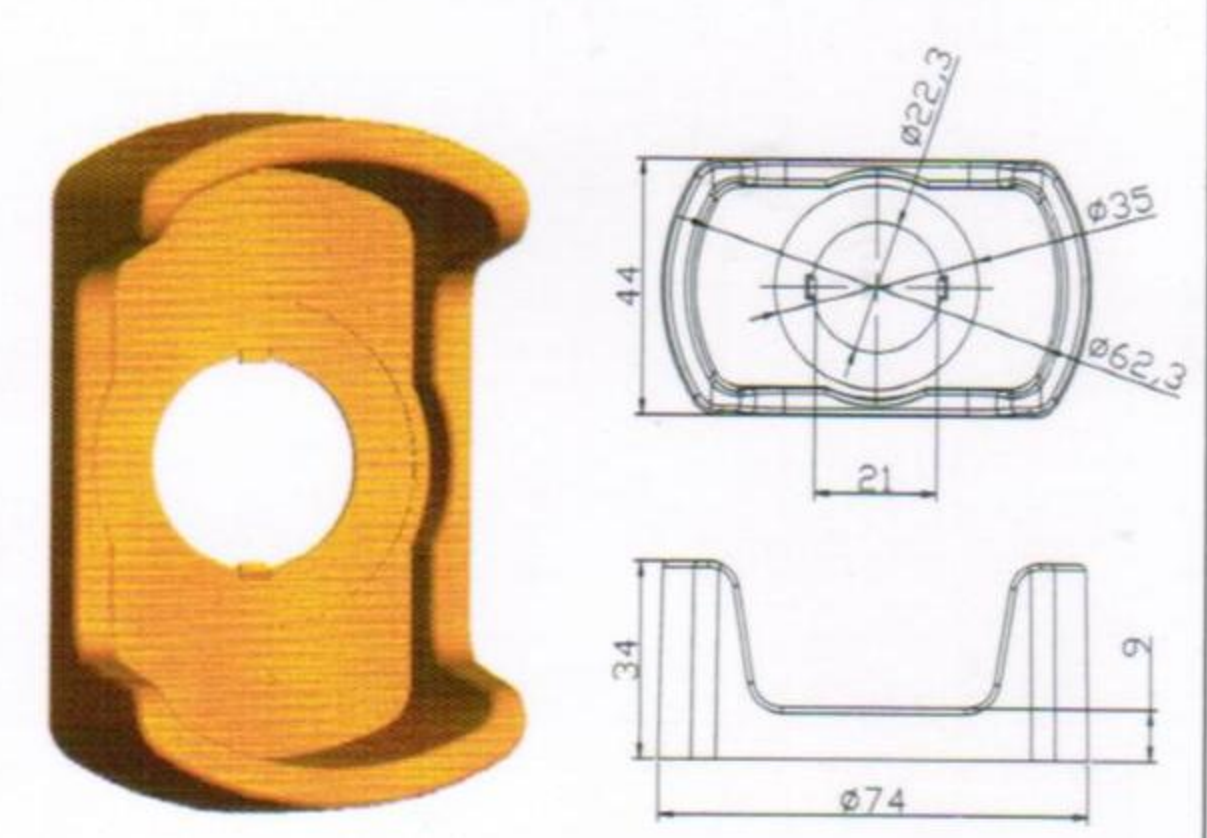

From 22mm to 30mm

(22mm 轉 30mm 墊片)

NPB30-01

Shrouds (誤觸控保護座)

EMO-01Y ●

EMO-01W ○

EMO-02Y ●

EMO-02W ○