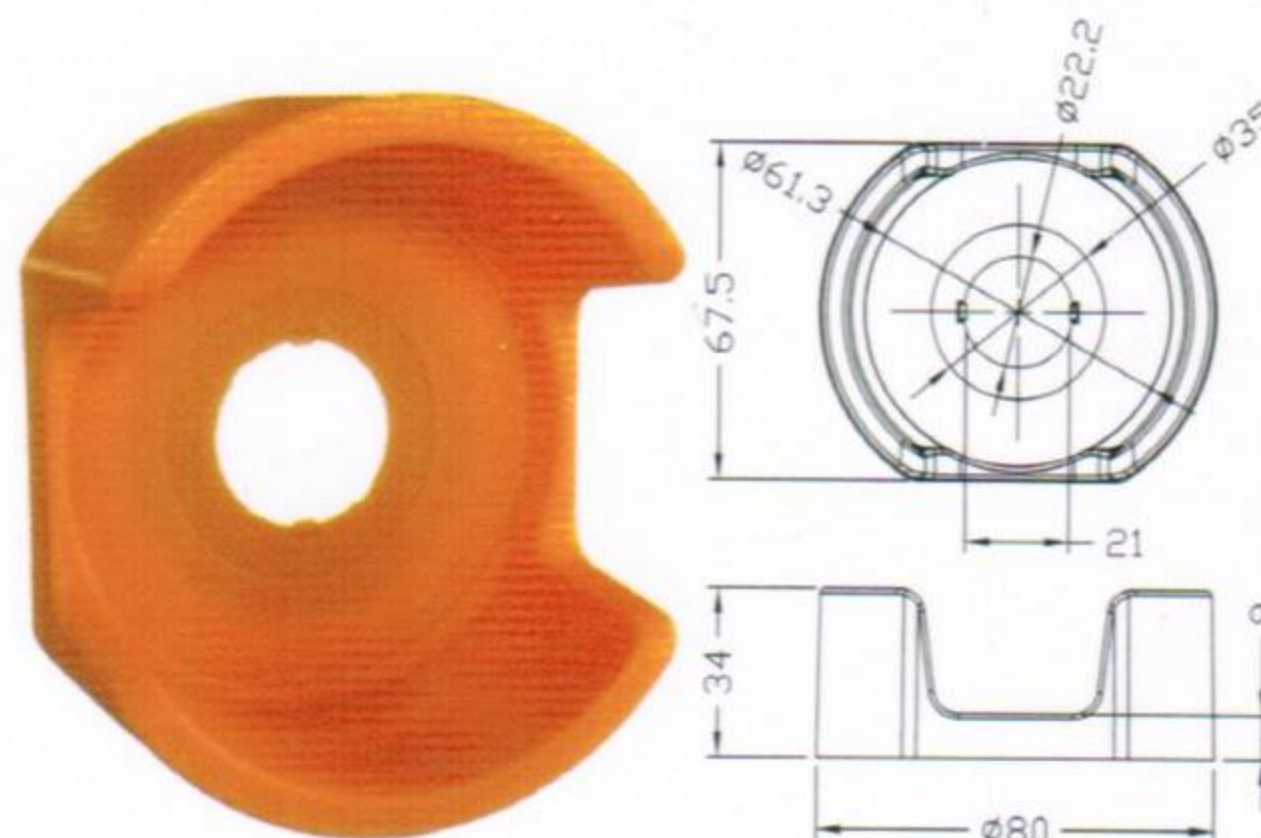

From 22mm to 30mm

(22mm 轉 30mm 墊片)

NPB30-01

Shrouds (誤觸控保護座)

EMO-01Y ●

EMO-01W ○

EMO-02Y ●

EMO-02W ○

Unit (單位) : mm

Name Plates (緊急停止銘板)

NPB22-R01C-C NPB22-R01C-E NPB22-R02C-C NPB22-R02C-E

Anti-Disturbance Bulb Holder

(抗干擾燈座)

BA9-L

Bulb Holder(燈座)

BA9